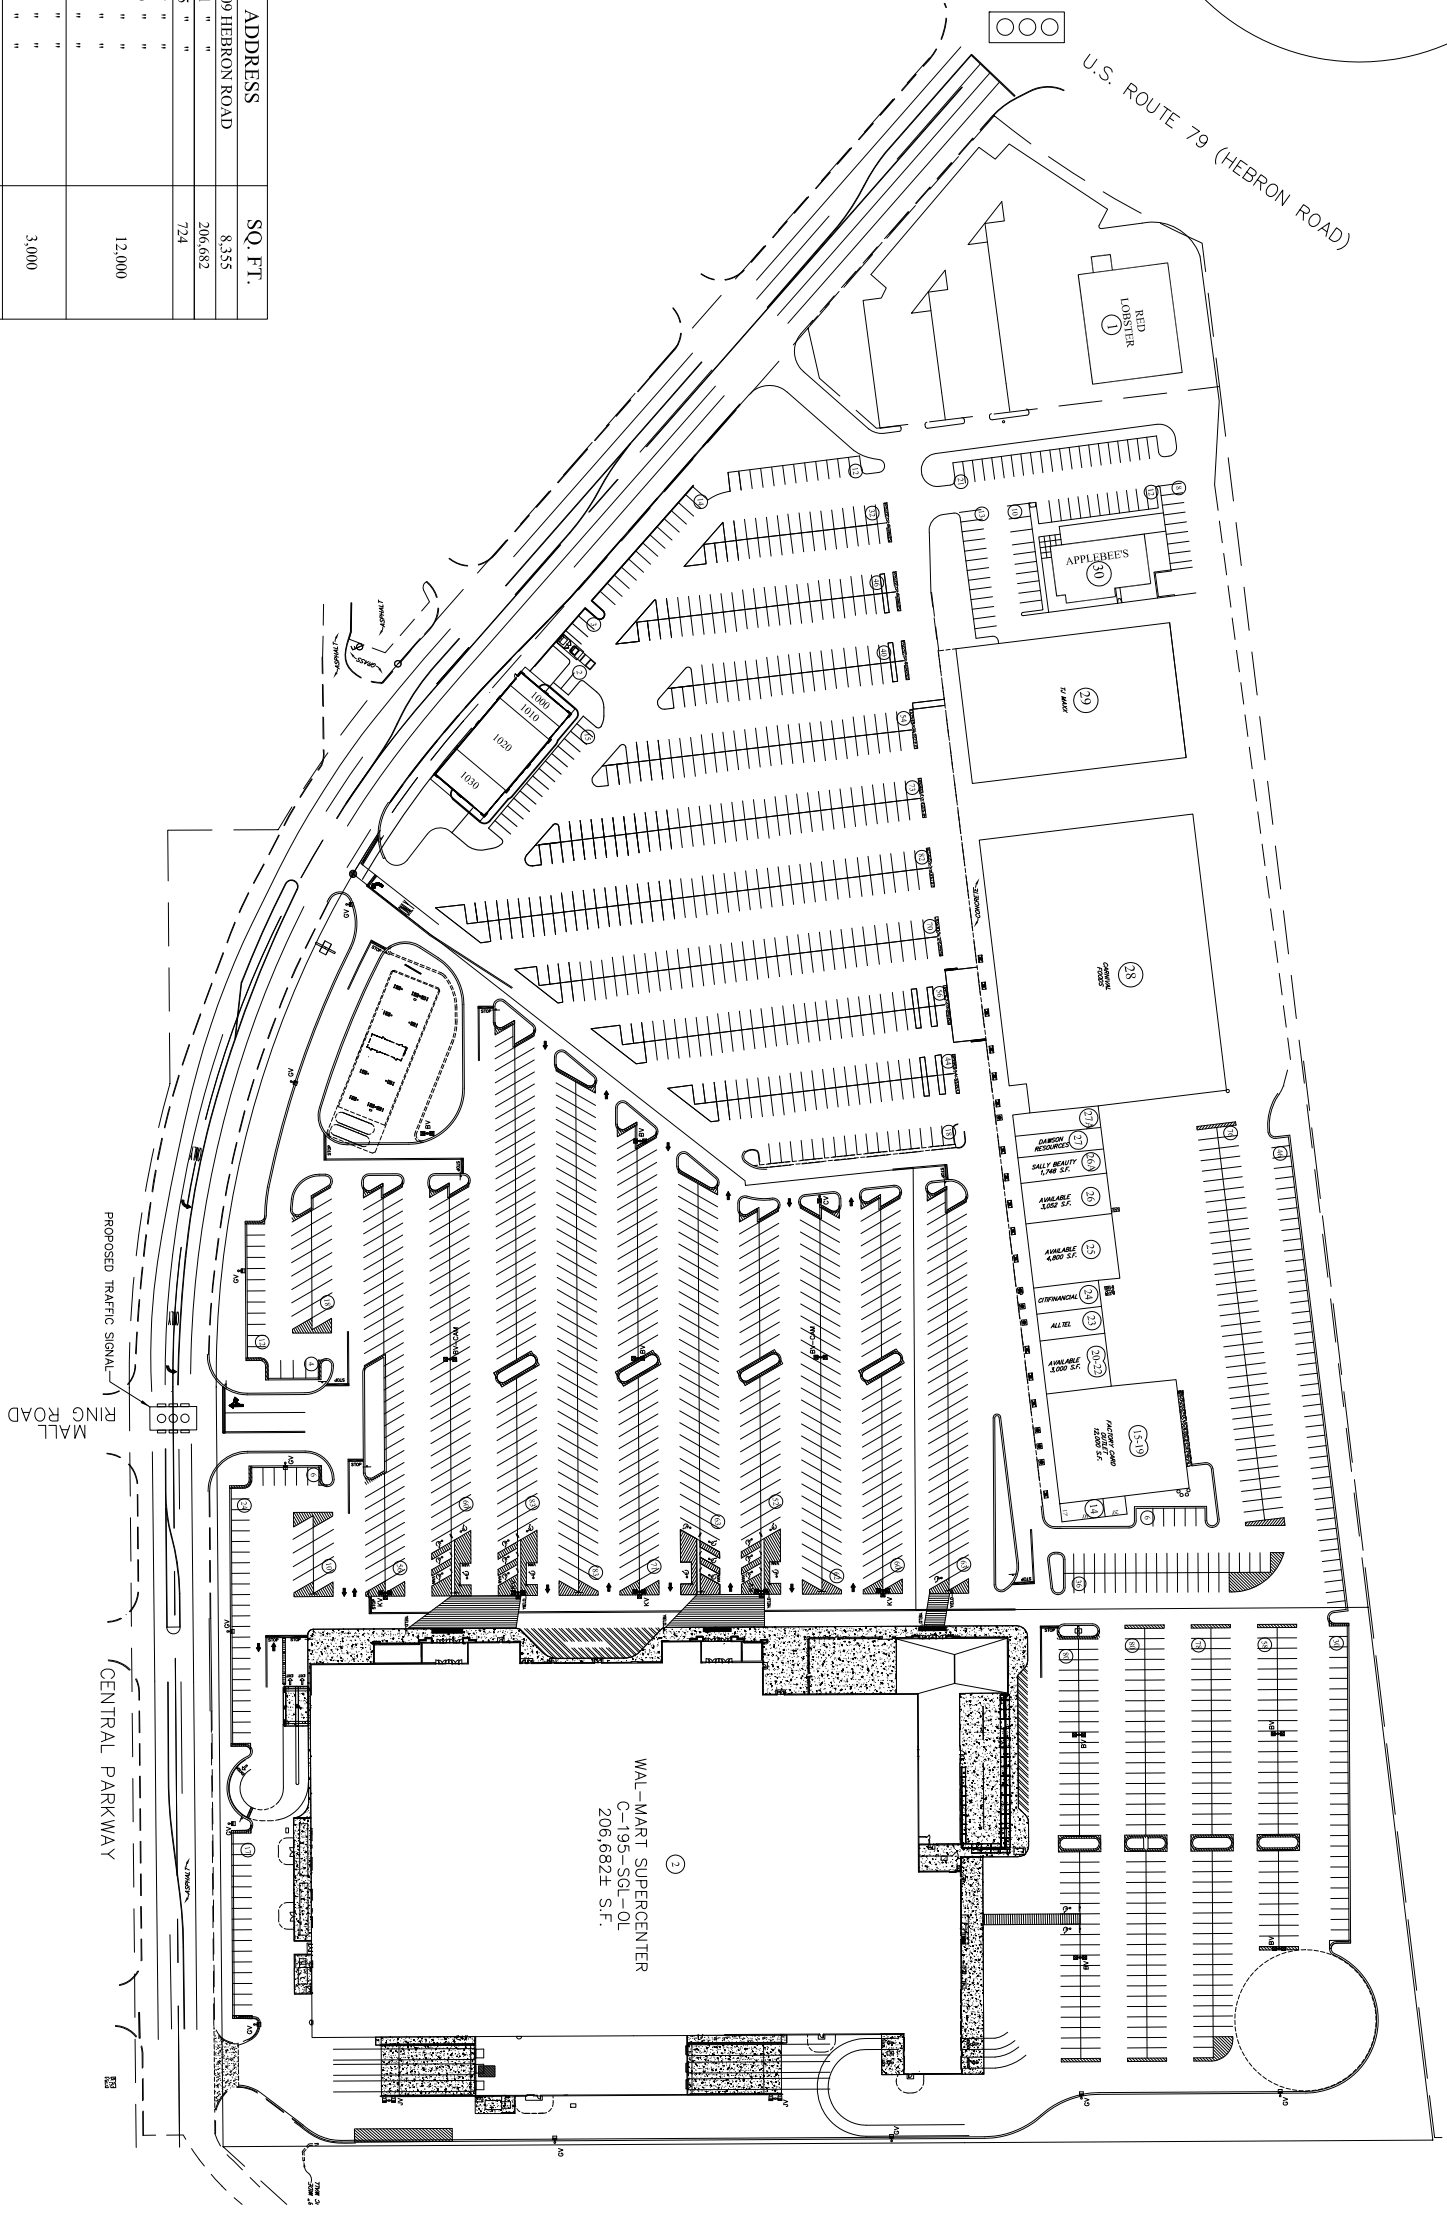

191 W. Nationwide Blvd., Suite 200
 Columbus, Ohio 43215-2568
 614.228.5331
 castoinfo.com

HEATH, OHIO
 LOCATION MAP
 NO SCALE

No.	TENANT	ADDRESS	SQ. FT.
1	RED LOBSTER	909 HEBRON ROAD	8,355
2	WAL-MART (LAND SALE)	911 " "	206,682
14		935 " "	724
15		937 " "	
16	FACTORY CARD OUTLET	939 " "	
17	BALLOONS AND PARTY SHOP	941 " "	12,000
18		943 " "	
19		945 " "	
20	GOLF ETC	947 " "	3,000
21		949 " "	
22		951 " "	
23	ALLTEL	953 " "	1,500
24	CITI FINANCIAL	955 " "	1,500
25	MIFESTIA	957 " "	4,800
26		959 " "	3,052
26A	SALLY BEAUTY SUPPLY	959A " "	1,748
27		961 " "	1,600
27A		961A " "	1,600
28	CARNIVAL FOODS	963 " "	49,351
29	TJ MAXX	965 " "	25,000
30	APPLEBEES	967 " "	4,367
1000		75 CENTRAL PARKWAY	965
1010	AT&T	79 " "	919
1020		81 " "	3,718
1030	GAME SHOP	83 " "	1,885

NORTH

SCALE: 1" = 80'-0"

REVISIONS

No.	DATE
12	2-1-08
13	5-9-08
14	8-25-08
15	12-17-08
16	3-18-09
17	8-5-09
18	5-12-10
19	4-4-11

CROSSCREEK