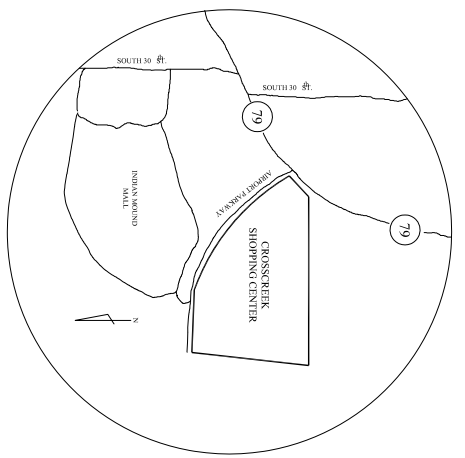

191 W. Nationwide Blvd., Suite 200
 Columbus, Ohio 43215-2568
 614.228.5331
 castoinfo.com

HEATH, OHIO
 LOCATION MAP
 NO SCALE

No.	TENANT	ADDRESS	SQ. FT.
1	RED LOBSTER	909 HEBRON ROAD	8,355
2	WAL-MART (LAND SALE)	911 " "	206,682
14		935 " "	724
15		937 " "	
16	FACTORY CARD OUTLET	939 " "	
17	BALLOONS AND PARTY SHOP	941 " "	12,000
18		943 " "	
19		945 " "	
20	GOLF ETC	947 " "	3,000
21		949 " "	
22		951 " "	
23	ALLTEL	953 " "	1,500
24	CITI FINANCIAL	955 " "	1,500
25	MIFESTIA	957 " "	4,800
26		959 " "	3,052
26A	SALLY BEAUTY SUPPLY	959A " "	1,748
27		961 " "	1,600
27A		961A " "	1,600
28	CARNIVAL FOODS	963 " "	49,351
29	TJ MAXX	965 " "	25,000
30	APPLEBEES	967 " "	4,367
1000		75 CENTRAL PARKWAY	965
1010	AT&T	79 " "	919
1020		81 " "	3,718
1030	GAME SHOP	83 " "	1,885

NORTH

SCALE: 1" = 80'-0"

REVISIONS

No.	DATE
12	2-1-08
13	5-9-08
14	8-25-08
15	12-17-08
16	3-18-09
17	8-5-09
18	5-12-10
19	4-4-11

CROSSCREEK