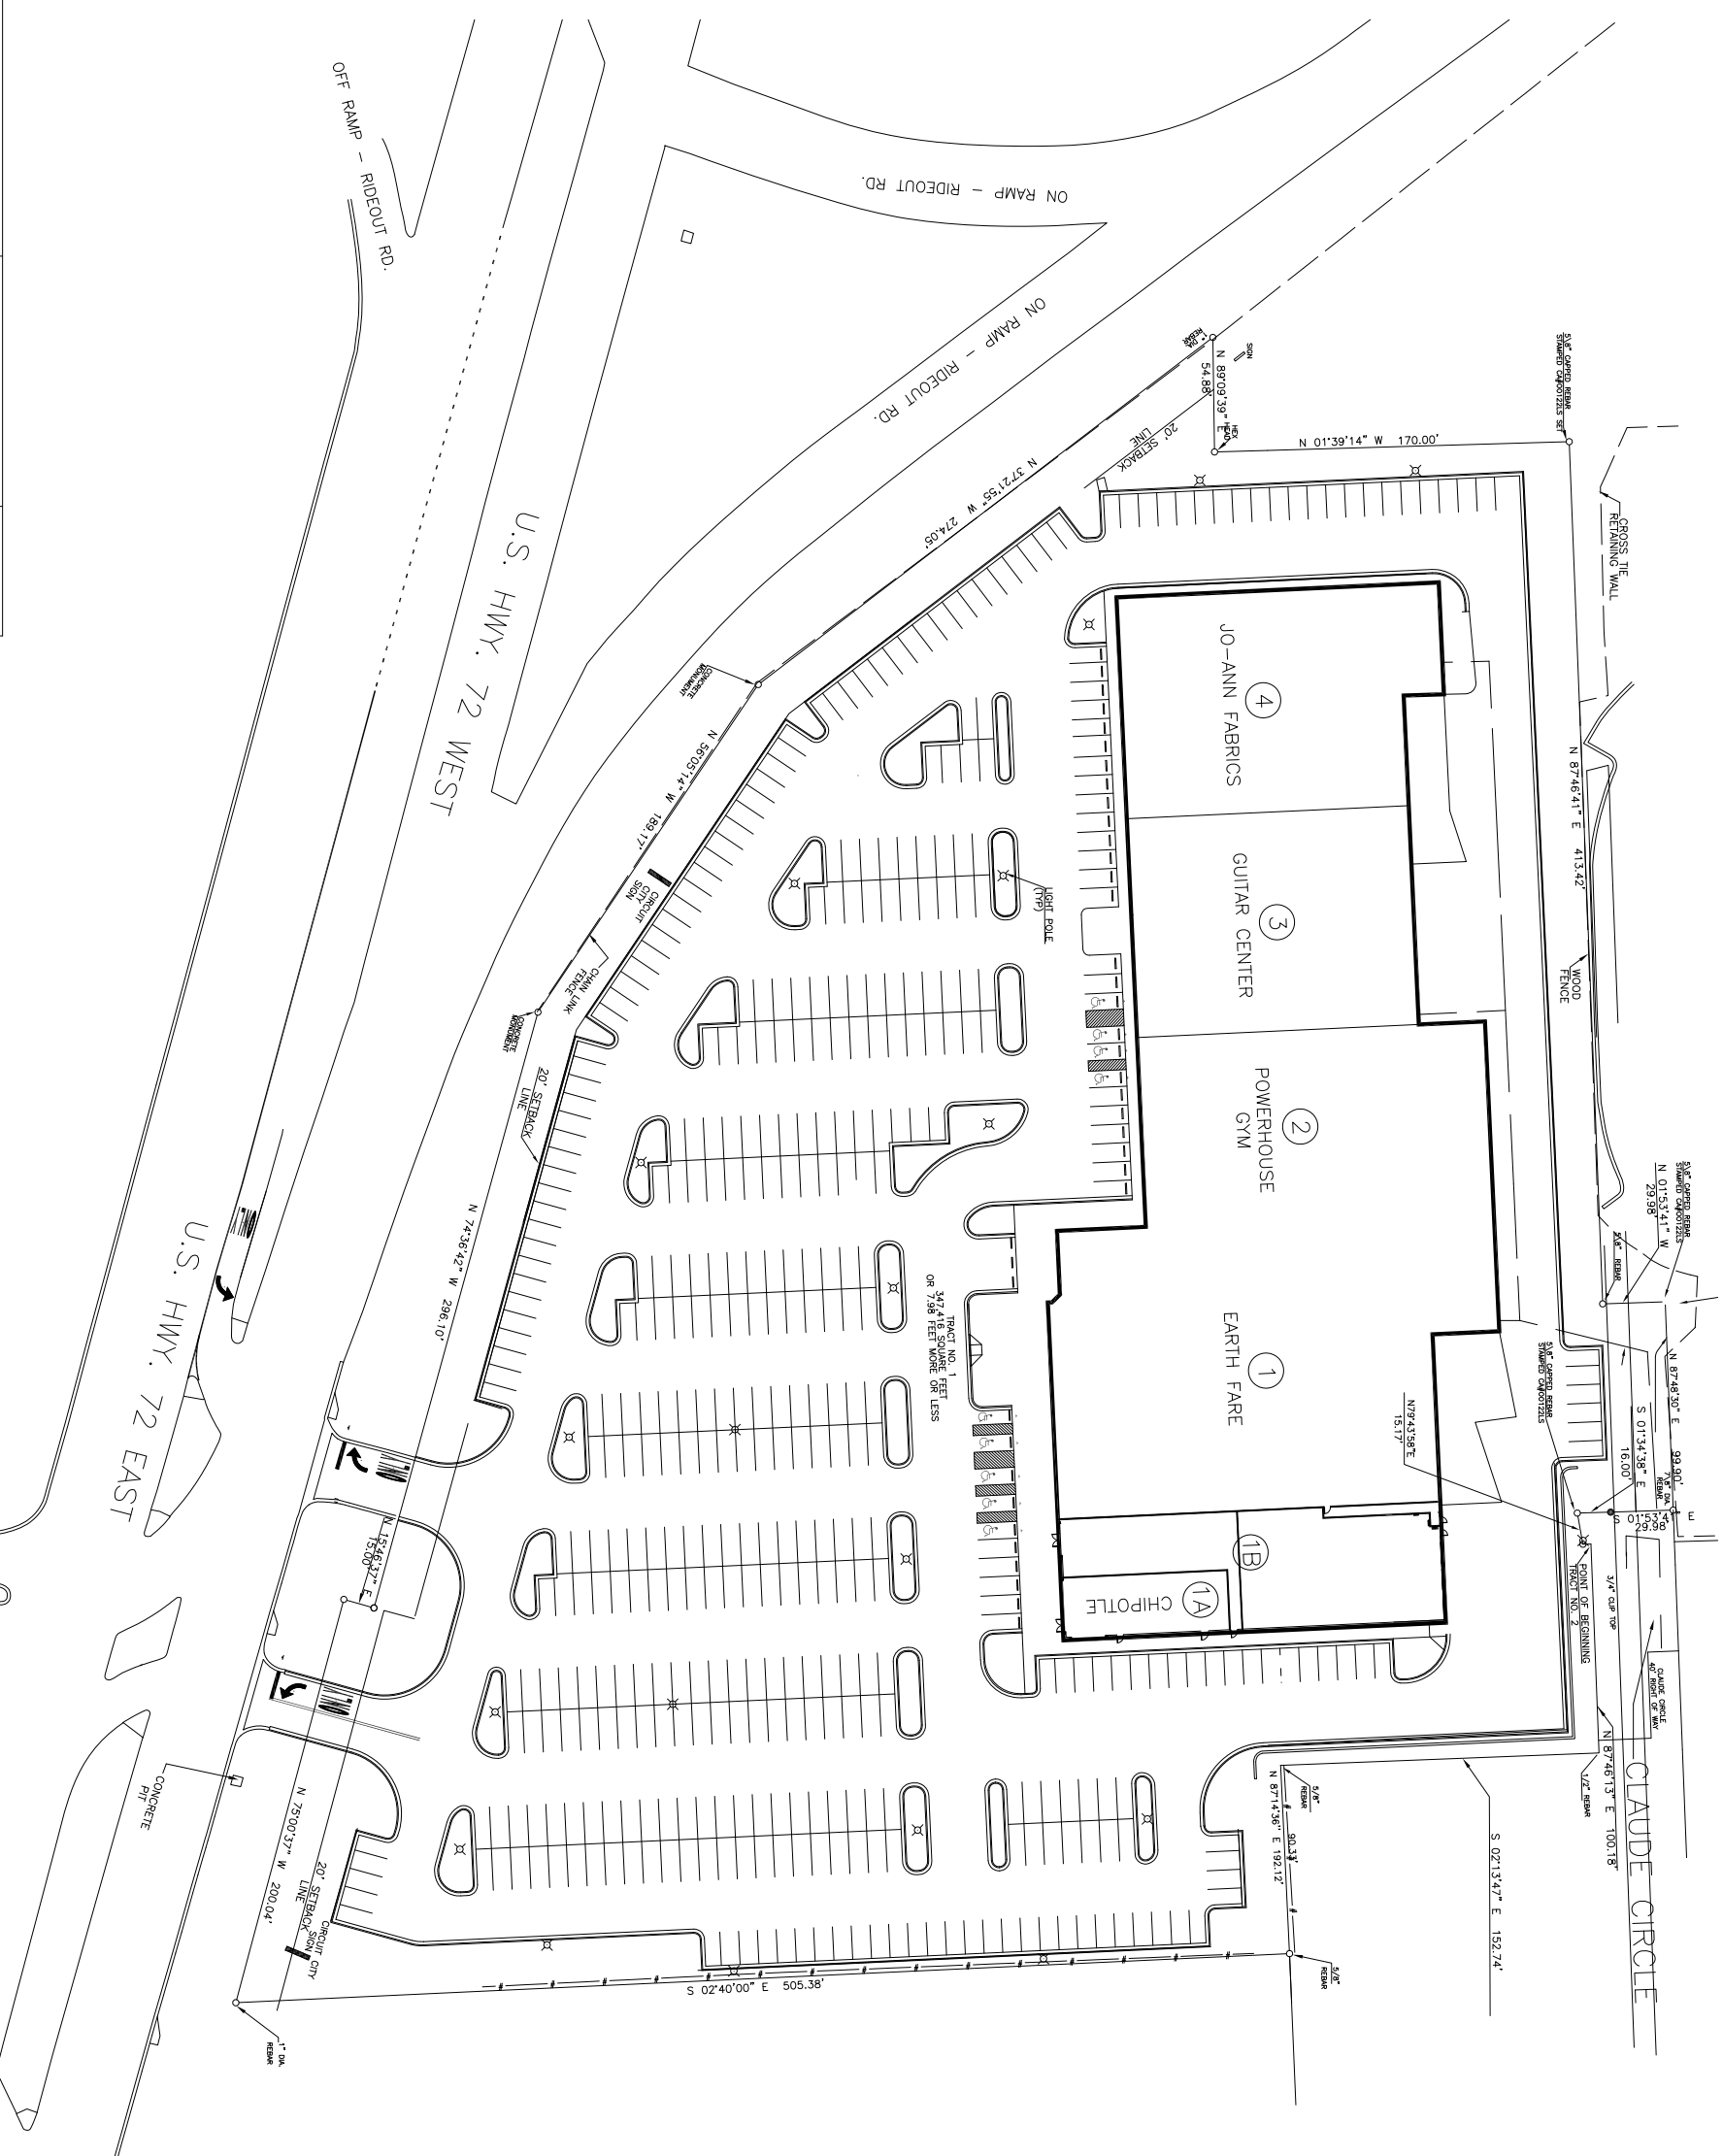

191 W. Nationwide Blvd., Suite 200
 Columbus, Ohio 43215-2568
 614.228.5331
 castoinfo.com

SUITE	TENANT	ADDRESS	SQ. FT.
04	JO-ANN FABRICS	5900-E UNIVERSITY DR	15,459
03	GUITAR CENTER	5900-A " "	14,243
02	POWERHOUSE GYM	5900-B " "	14,922
01	EARTH FARE	5900-C " "	26,998
01B	" "	" "	8,193
01A	CHIPOTLE	5900-D " "	2,400

NORTH
 SCALE: 1" = 40'-0"

REVISIONS

No.	DATE
05	2-16-10
06	2-18-10
07	2-24-10
08	5-18-10
09	10-12-10
10	12-22-10
11	4-25-11
12	1-17-12

HUNTSVILLE PLAZA