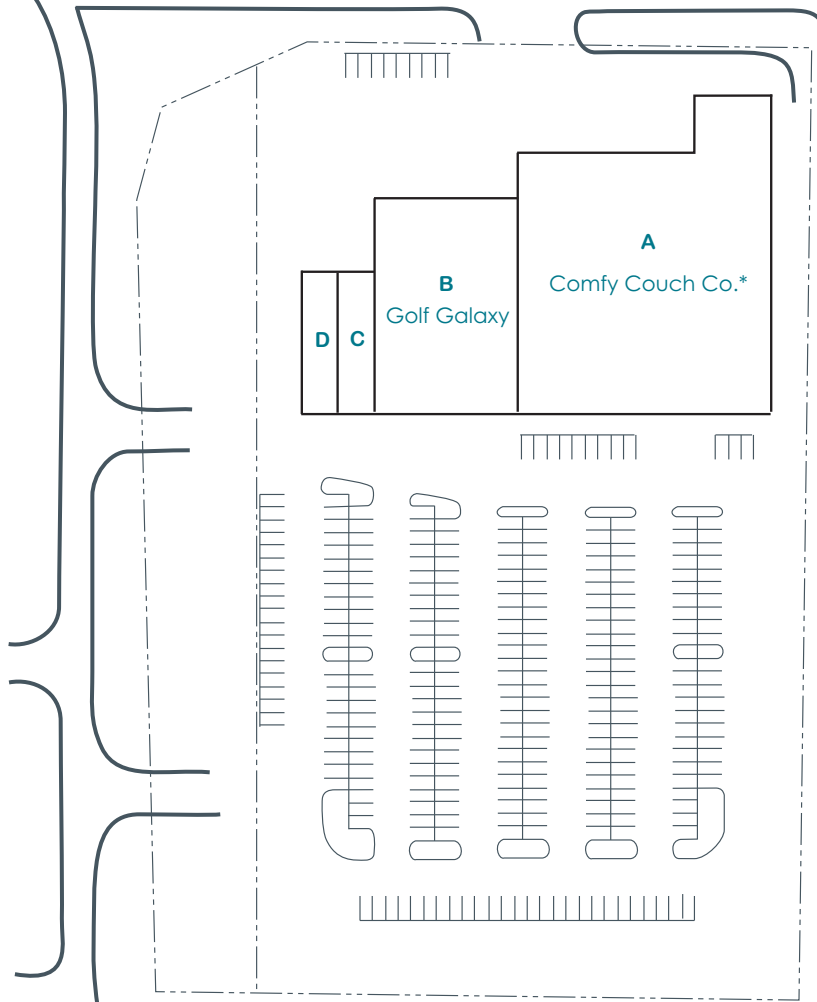

LEASE PLAN

← TO STELZER RD

\* Owned by others

MORSE RD

SUITE	TENANT	SIZE
A	Comfy Couch Co.*	32,791 s.f.
B	Golf Galaxy	14,974 s.f.
C	Budget Car Rental	2,458 s.f.
D	ImmediaDent Urgent Dental Care	2,502 s.f.