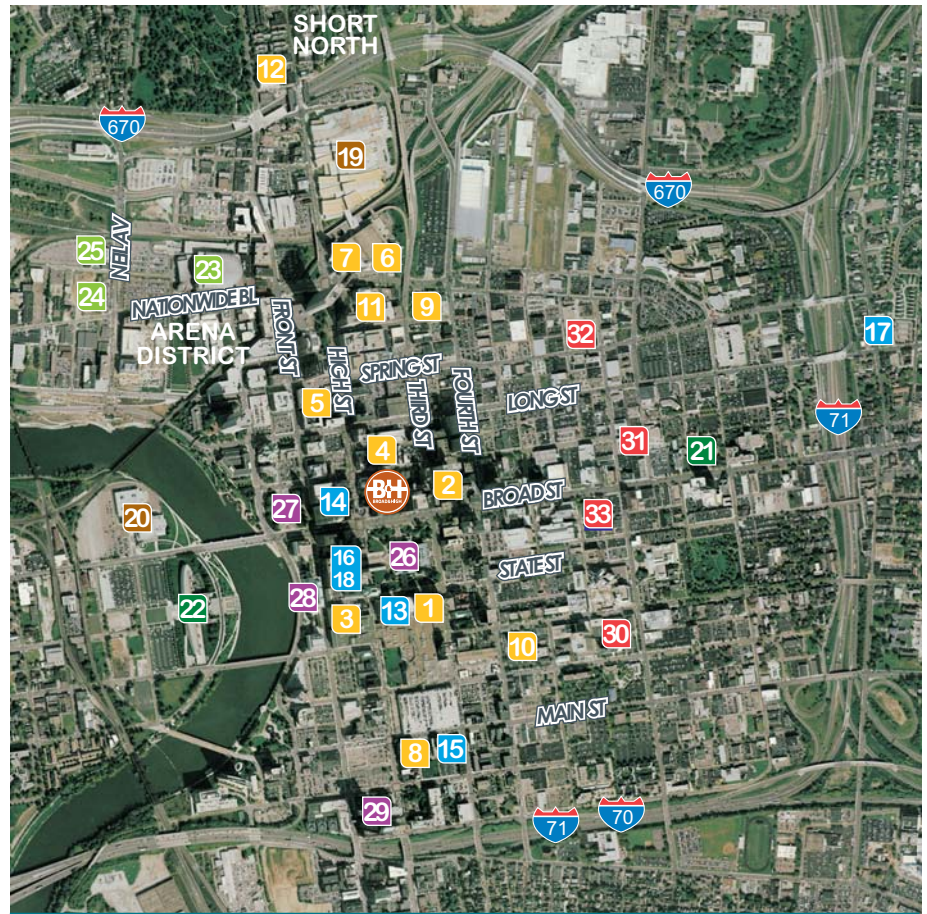

VISITORS

7.3 million visitors annually, including 2.3 million conventioners

DAILY TRAFFIC

51,100 vehicles | 8,000 pedestrians

ACCESSIBILITY

Major interstates I-70, I-71, SR-315 and I-670 run along the borders of downtown with 35 points of access. There are 46 public buslines running in and through downtown.

OFFICE SPACE

22,000,000 square feet of commercial, owner-occupied and governmental offices in the CBD

HOUSING

1,403 new units built since 2002;
349 more close to completion

CONVENTION & EVENT SPACE

Greater Columbus Convention Center	1.7 million s.f.
Veterans Memorial	115,000 s.f.
Nearby hotels	112,000 s.f.

HOTELS

13 hotels with 1,277 rooms within walking distance and 2,014 rooms within blocks

THEATERS

8 theaters with 8,477 seats within blocks

MUSEUMS

Columbus Museum of Art
Center of Science & Industry

SPORTING VENUES

Nationwide Arena (home of the Columbus Blue Jackets) and Huntington Park (new home of the Columbus Clippers) are both located in downtown's Arena District.

FESTIVALS & SPECIAL EVENTS

Downtown draws millions of visitors to events like Red, White & Boom, Columbus Arts Festival, Jazz & Rib Fest and Columbus Marathon every year.

COLLEGES

Franklin University
Columbus College of Art & Design
Columbus State Community College
Capital University Law School

HOTELS

1. 1 Hyatt at Capitol Square
2. 2 Renaissance Hotel
3. 3 Doubletree Guest Suites
4. 4 Residence Inn
5. 5 Courtyard by Marriott
6. 6 Drury Inn
7. 7 Hyatt Regency
8. 8 Westin Inn
9. 9 Red Roof Inn
10. 10 Holiday Inn
11. 11 Crowne Plaza
12. 12 Hampton Inn

THEATRES

1. 13 Ohio Theatre
2. 14 Palace Theatre
3. 15 Southern Theatre
4. 16 Capitol Theatre
5. 17 Lincoln Theatre
6. 18 Studios in Riffe

CONVENTION CENTERS

1. 19 Greater Columbus Convention Center
2. 20 Veterans Memorial

MUSEUMS

1. 21 Columbus Museum of Art
2. 22 Center of Science & Industry

ENTERTAINMENT & SPORTS

1. 23 Nationwide Arena
2. 24 Huntington Park
3. 25 LC Pavilion

GOVERNMENT

1. 26 State House
2. 27 City Hall
3. 28 Federal Buildings
4. 29 Franklin County Buildings

COLLEGES

1. 30 Franklin University
2. 31 Columbus College of Art & Design
3. 32 Columbus State Community College
4. 33 Capital University Law School